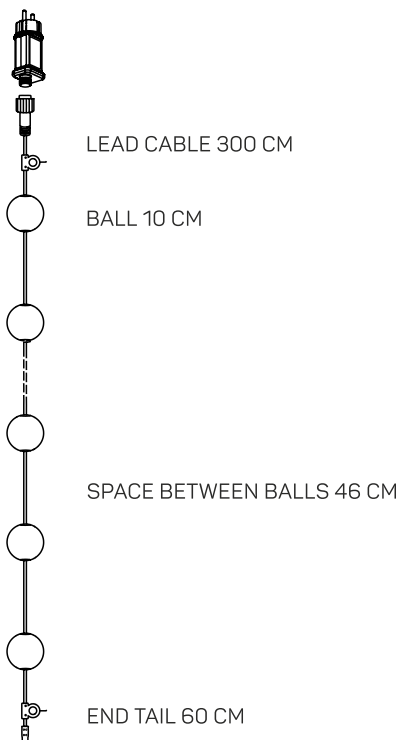

# MISS GARLAND

IP67/IP44

LOOM<sup>®</sup>  
DESIGN

### MISS GARLAND 12

12 BALLS  
Ø 10 CM  
L 986 CM  
2500 K  
12 X 80 LUMEN  
GARLAND IP67  
ADAPTER IP44

### MISS GARLAND 100

100 BALLS  
Ø 10 CM  
L 5914 CM  
2500 K  
100 X 80 LUMEN  
GARLAND IP67  
ADAPTER IP44

### MISS GARLAND 20

20 BALLS  
Ø 10 CM  
L 1434 CM  
2500 K  
20 X 80 LUMEN  
GARLAND IP67  
ADAPTER IP44